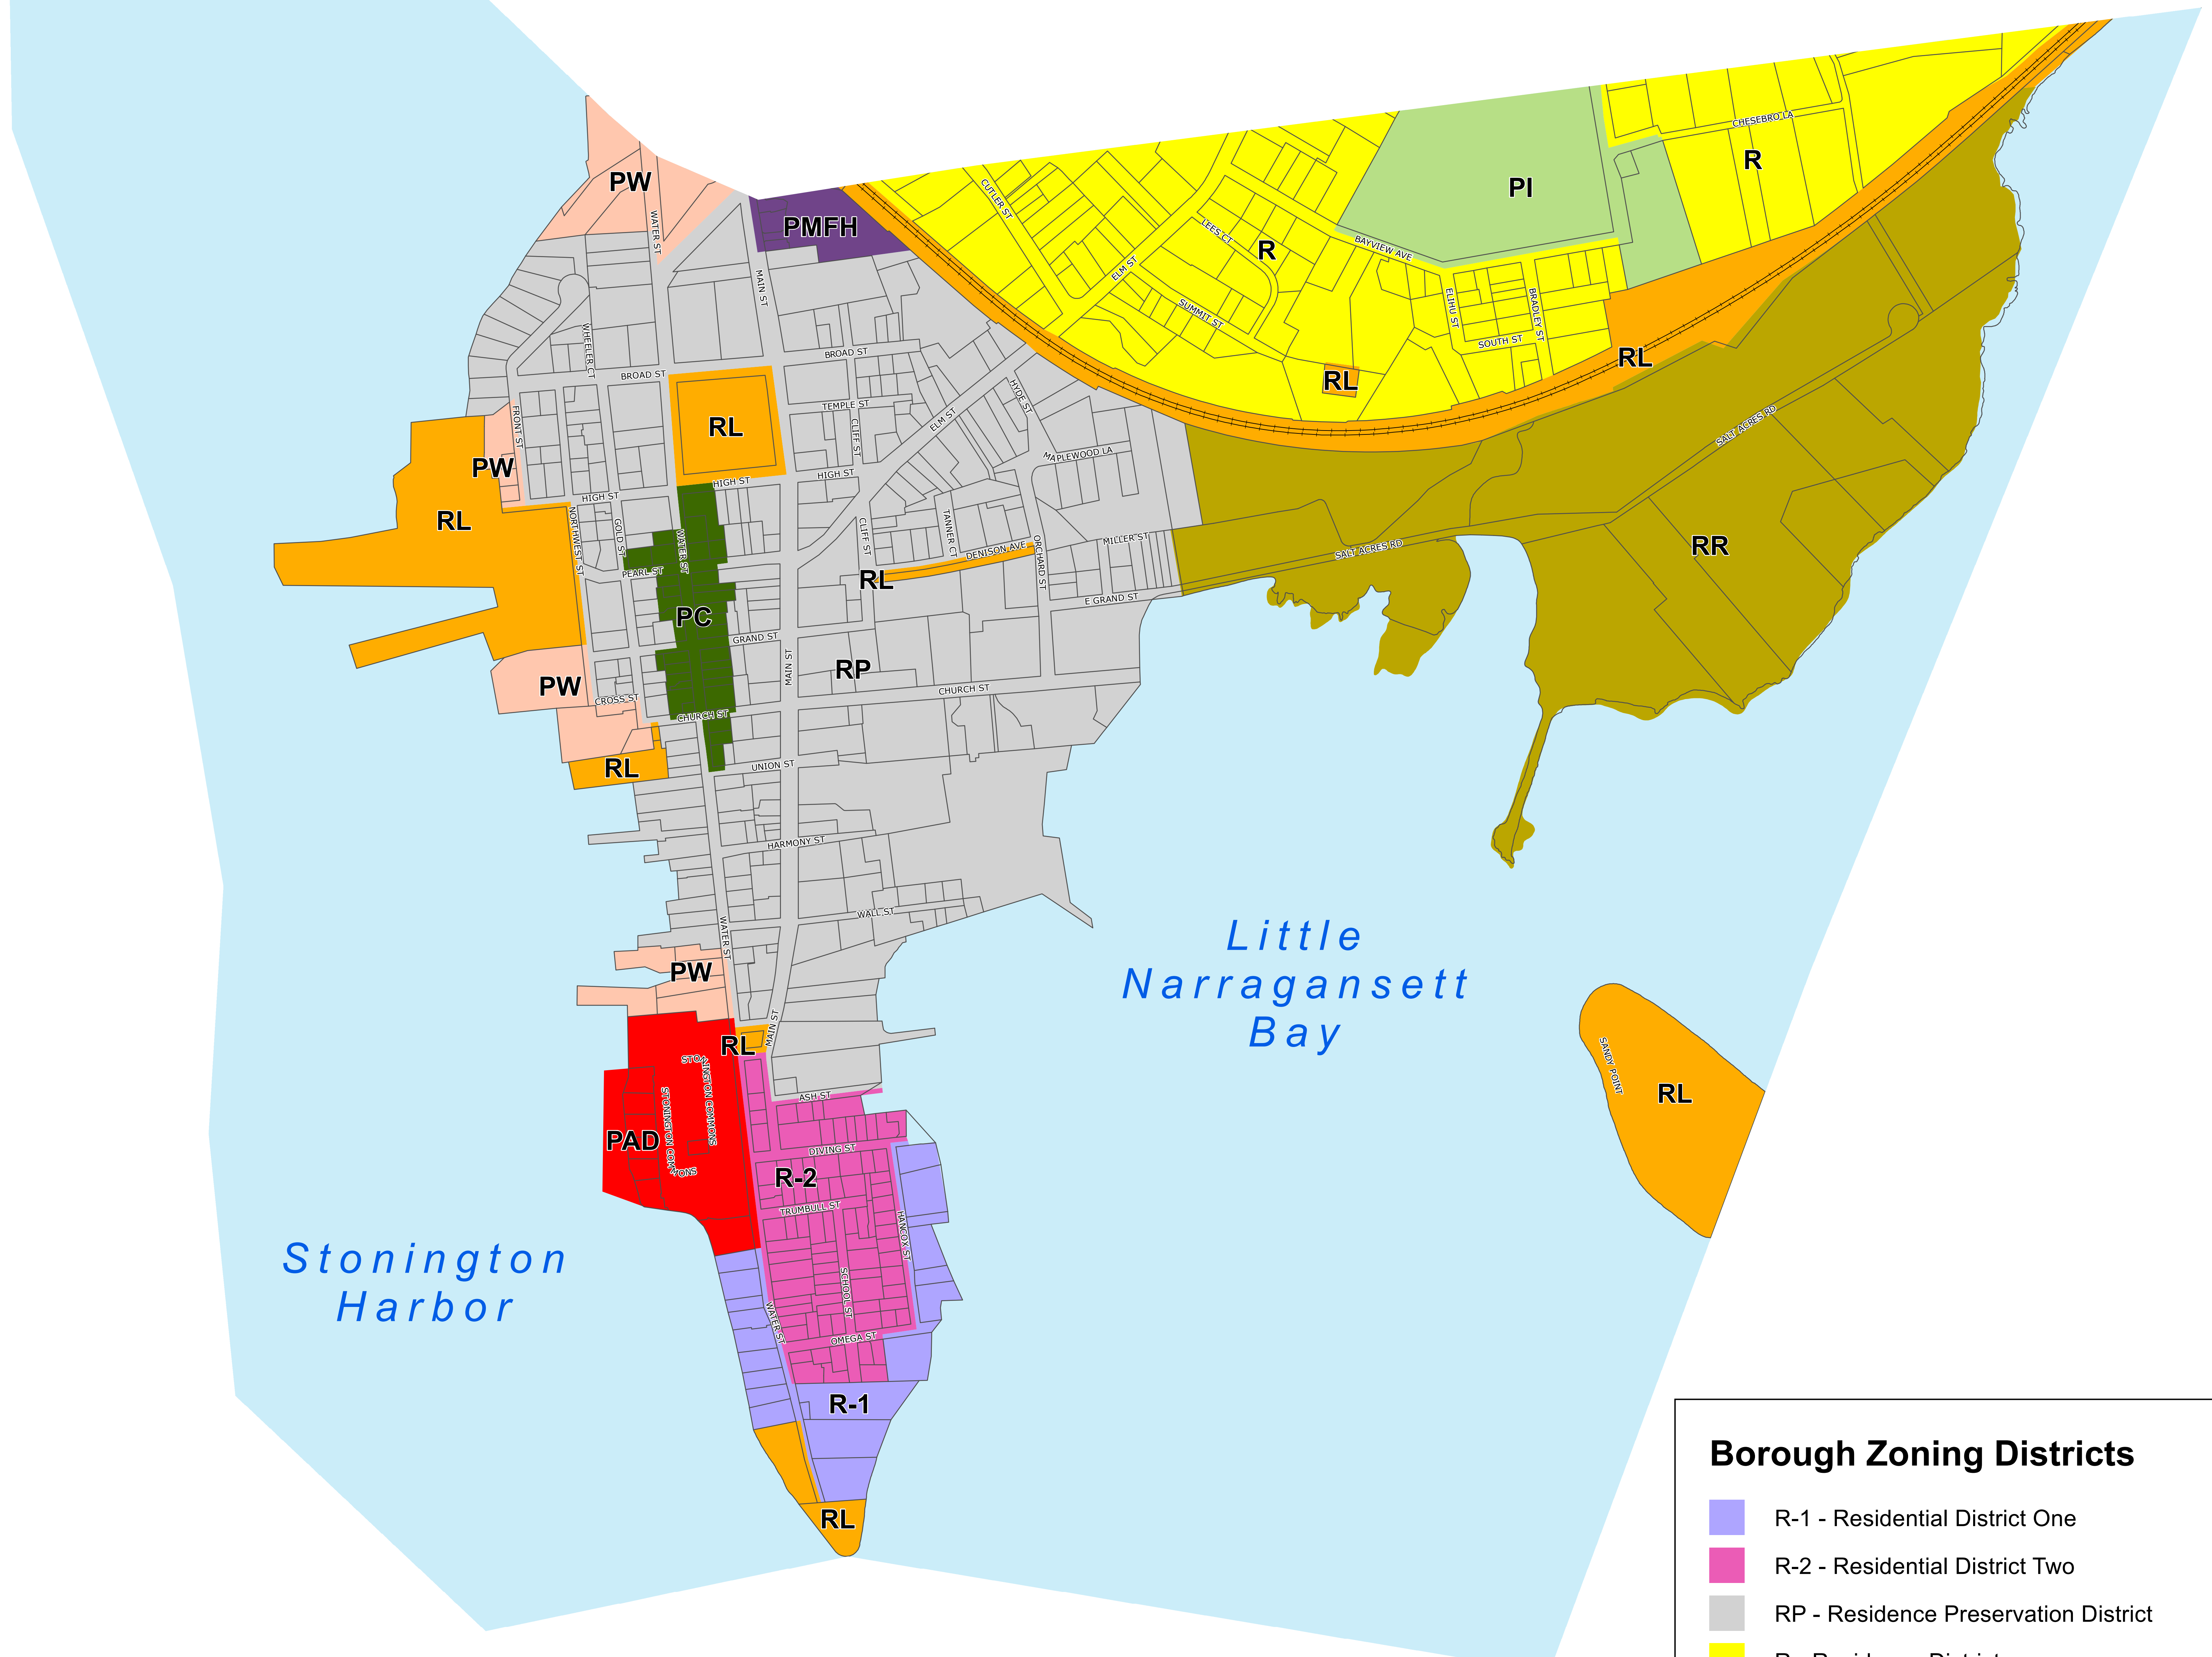

# Borough of Stonington Connecticut

## Zoning Map

Stonington Harbor

Little Narragansett Bay

1 inch = 200 feet

### Borough Zoning Districts

- R-1 - Residential District One
- R-2 - Residential District Two
- RP - Residence Preservation District
- R - Residence District
- RR - Rural Residence District
- PMFH - Planned Multi-Family Housing District
- PW - Planned Waterfront District
- PC - Planned Commercial District
- PI - Planned Industrial District
- RL - Reserved Land
- PAD - Planned Area Development